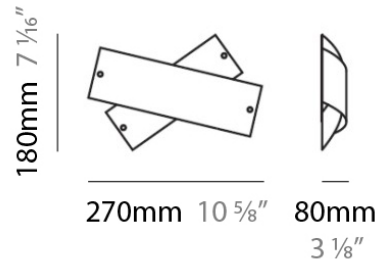

TOURBILLON SURFACE

D83095

PROJECT _____

TYPE _____

NOTES _____

QUANTITY _____

DATE _____

GENERAL

Series: Tourbillon

Brand: Panzeri

Division: Design

Mounting Type: Surface

Mounting Location: Wall

Subcategory: Ambient

PHYSICAL

Shape: Abstract

Length (mm): 270

Length (in): 10 ⁵/₈

Height (mm): 180

Height (in): 7 ¹/₁₆

Extension (mm): 80

Extension (in): 3 ¹/₈

Light Distribution: Omnidirectional

Weight (kg): 1.23

Weight (lbs): 2.7

Diffuser: White & Red Blown Glass

Fixture Finish: NIC

Fixture Material: Glass / Aluminum

ELECTRICAL

Number of Lamps: 1

Lamp Type: LED Retrofit

Lamp Shape: T3

Bulb Included: Bulb Not Included

Total Output Wattage (W): 15

Max. Wattage Per Lamp (W): 15

Lamp Base: RSC

Input Voltage (V): 120

LED

OPTICAL

RATINGS AND CERTIFICATIONS

Certified By: CSA Certified to UL and CSA Standards

IP rating: IP20