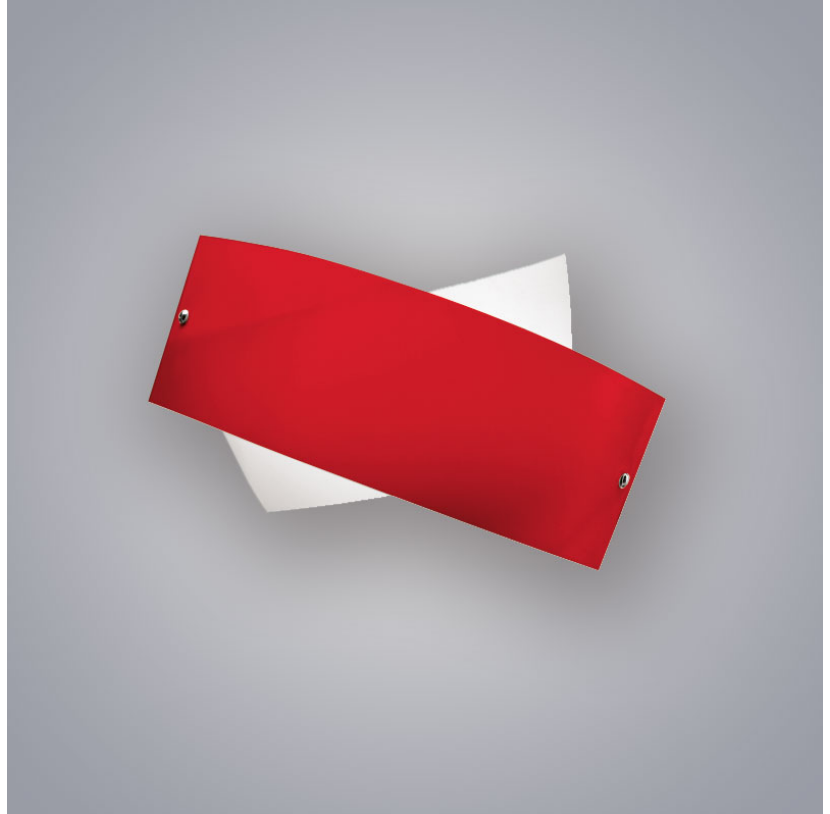

TOURBILLON SURFACE

D83095

PROJECT _____

TYPE _____

NOTES _____

QUANTITY _____

DATE _____

GENERAL

Series: Tourbillon

Brand: Panzeri

Division: Design

Mounting Type: Surface

Mounting Location: Wall

Subcategory: Ambient

PHYSICAL

Shape: Abstract

Length (mm): 270

Length (in): 10 ⁵/₈

Height (mm): 180

Height (in): 7 ¹/₁₆

Extension (mm): 80

Extension (in): 3 ¹/₈

Light Distribution: Omnidirectional

Weight (kg): 1.23

Weight (lbs): 2.7

Diffuser: White & Red Blown Glass

Fixture Finish: NIC

Fixture Material: Glass / Aluminum

ELECTRICAL

Number of Lamps: 1

Lamp Type: LED Retrofit

Lamp Shape: T3

Bulb Included: Bulb Not Included

Total Output Wattage (W): 15

Max. Wattage Per Lamp (W): 15

Lamp Base: RSC

Input Voltage (V): 120

LED

OPTICAL

RATINGS AND CERTIFICATIONS

Certified By: CSA Certified to UL and CSA Standards

IP rating: IP20